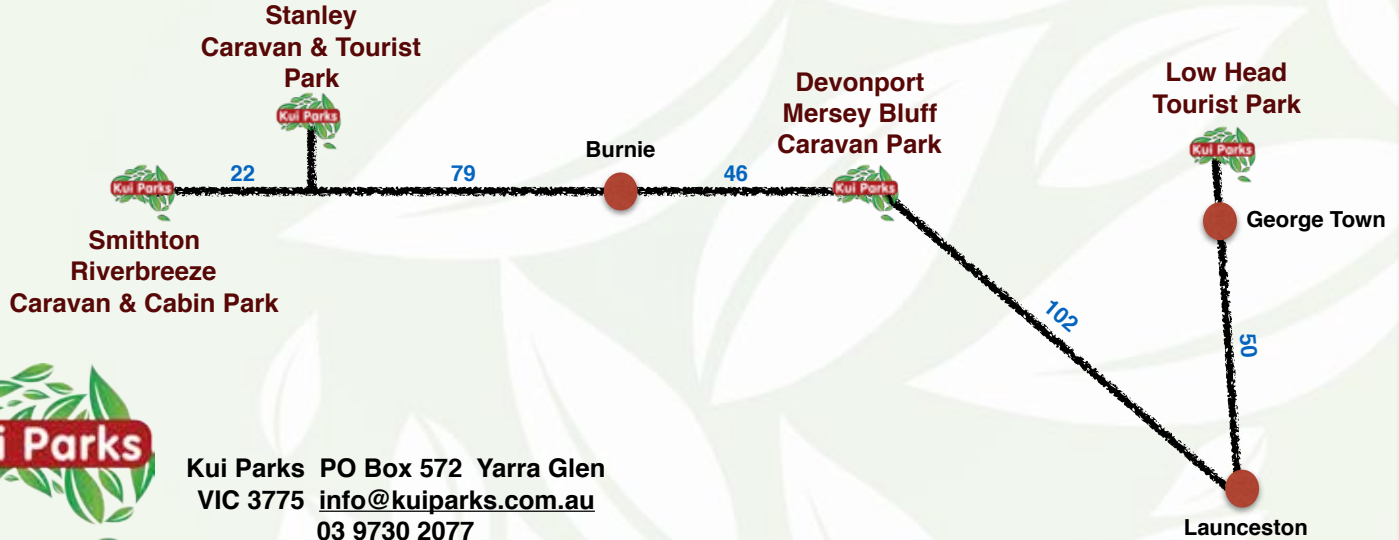

NOTE: This map is not to scale, and is purely an indication of the relative locations of Kui Parks to each other. For more accurate routes and distances please refer to your own GPS or maps system

Kui Parks PO Box 572 Yarra Glen
VIC 3775 info@kuiparks.com.au
03 9730 2077

Where to next?

www.kuiparks.com.au

DEVONPORT

Mersey Bluff Caravan Park

Victor Burt

41 Bluff Road, Devonport TAS 7310

03 6424 8655

merseybluffpark@internode.on.net

-40.1627778°, 146.3550000°

LOW HEAD

Low Head Tourist Park

Sarah & Paul Hickling

136 Low Head Road, Low Head TAS 7253

03 6382 1573

enquiry@lowheadtouristpark.com.au

lowheadtouristpark.com.au

[smithton-river-breeze-caravan-and-cabin-park](http://kuiparks.com.au/parks/tas/item/smithton-river-breeze-caravan-and-cabin-park)

-40.8411111°, 145.1086111°

STANLEY

Stanley Cabin & Tourist Park

Fiona Airey