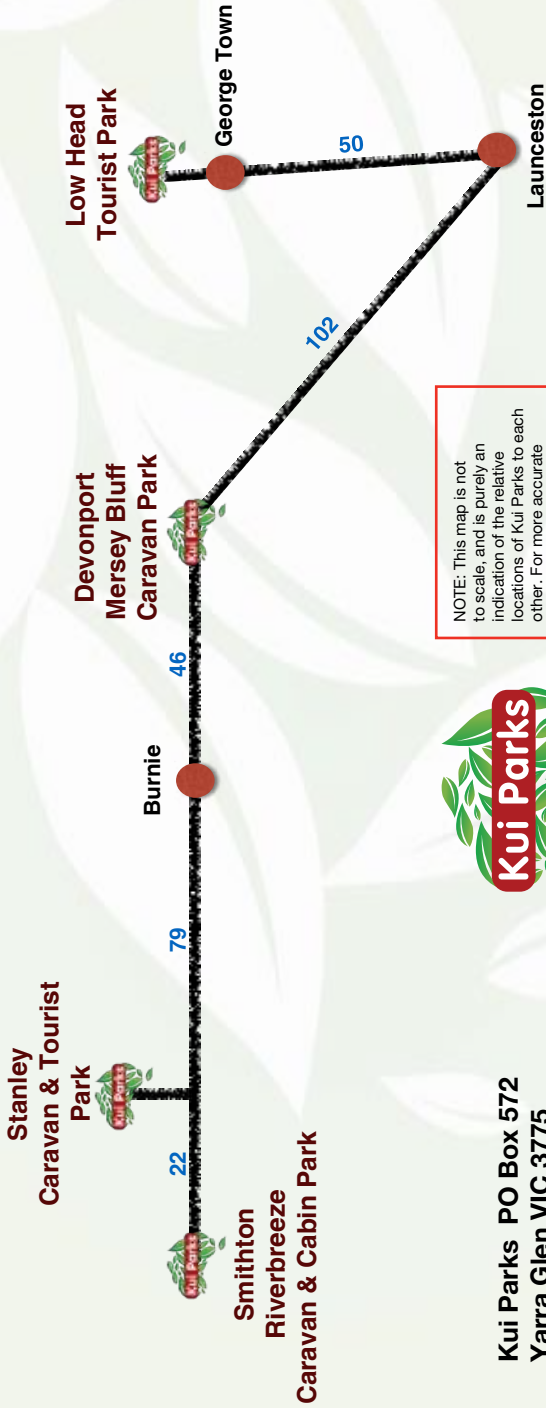

TASMANIA

NOTE: This map is not to scale, and is purely an indication of the relative locations of Kui Parks to each other. For more accurate routes and distances please refer to your own GPS or maps system.

merseybluffpark@internode.on.net

kuiparks.com.au/parks/tas/item/devonport-caravan-park-mersey-bluff-kui-parks

kuiparks.com.au/parks/tas/item/devonport-caravan-park-mersey-bluff-kui-parks

-40.1627778°, 146.3550000°

LOW HEAD

Low Head Tourist Park

Sarah & Paul Hickling

136 Low Head Road, Low Head TAS 7253

03 6382 1573

enquiry@lowheadtouristpark.com.au

lowheadtouristpark.com.au

-41.0838889°, 146.8122222°

stanleycabinpark.com.au

-40.7627778°, 145.2952778°

For more information to find your next Kui Park visit

www.kuiparks.com.au

Go to **Park Finder** and search using our handy map, state or town to find out about all the parks available to you.