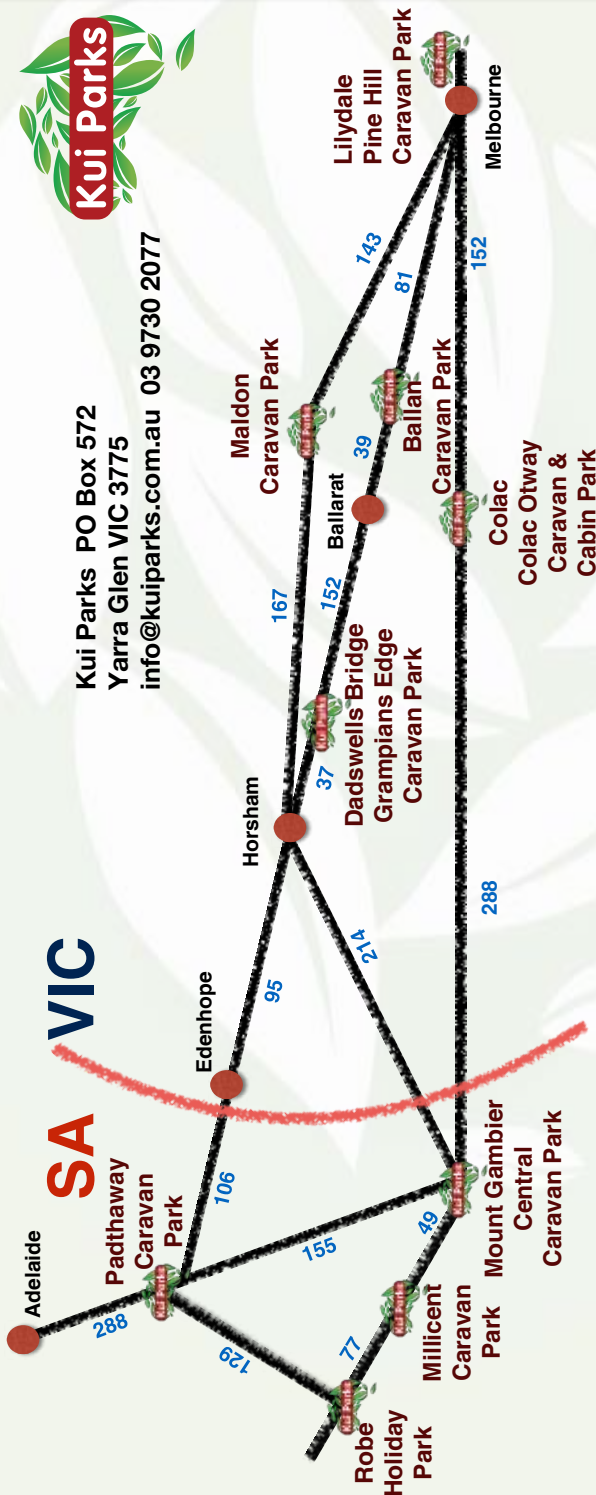

NOTE: This map is not to scale, and is purely an indication of the relative locations of Kui Parks to each other. For more accurate routes and distances please refer to your own GPS or maps system.