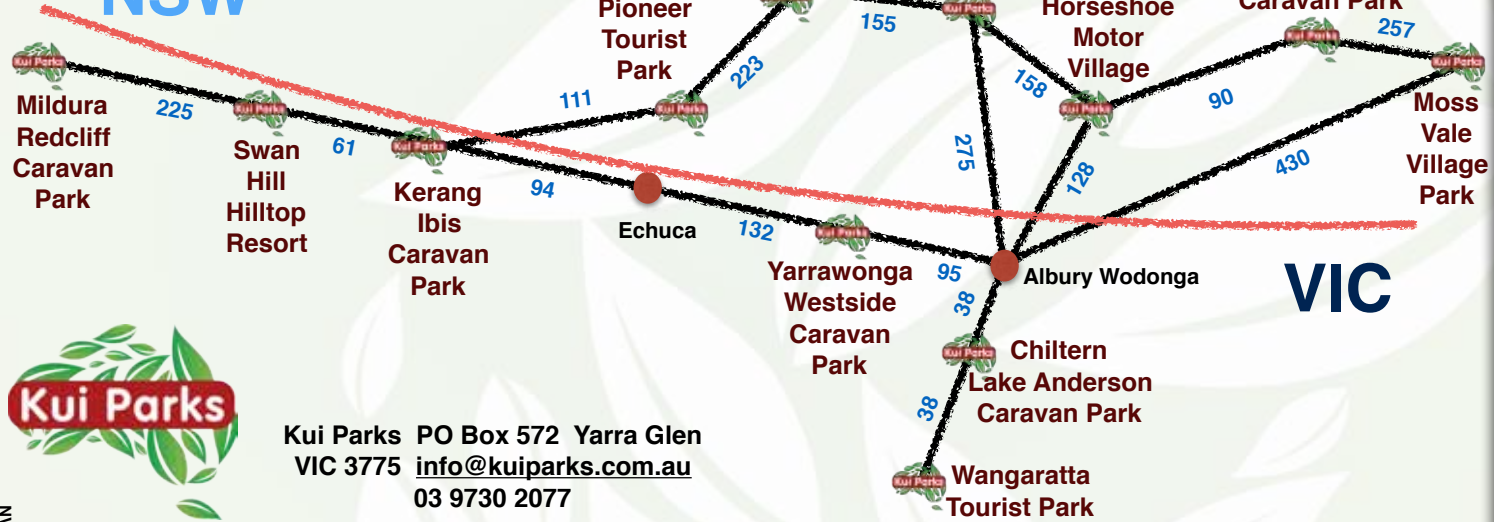

NOTE: This map is not to scale, and is purely an indication of the relative locations of Kui Parks to each other. For more accurate routes and distances please refer to your own GPS or maps system

NSW

VIC

Kui Parks PO Box 572 Yarra Glen
VIC 3775 info@kui parks.com.au
03 9730 2077

Where to next?

www.kuiparks.com.au

CHILTERN

Lake Anderson Caravan Park

Ty & Esther Bates
1 Alliance St, Chiltern VIC 3683
03 5726 1298
yourhosts@lakeandersoncaravanpark.com.au
lakeandersoncaravanpark.com.au
-36.1519444°, 146.6122222°

COOTAMUNDRA

Cootamundra Caravan Park

Bruna & John Nicholson
55 Mackay Street, Cootamundra NSW 2590
02 6942 1080
brunanicholson@bigpond.com
cootamundracaravanpark.com.au
-34.6383333°, 148.0216667°

DENILQUIN

For more information to find your next Kui Park visit

www.kuiparks.com.au

Go to **Park Finder** and search using our handy map, state or town to find out about all the parks available to you.