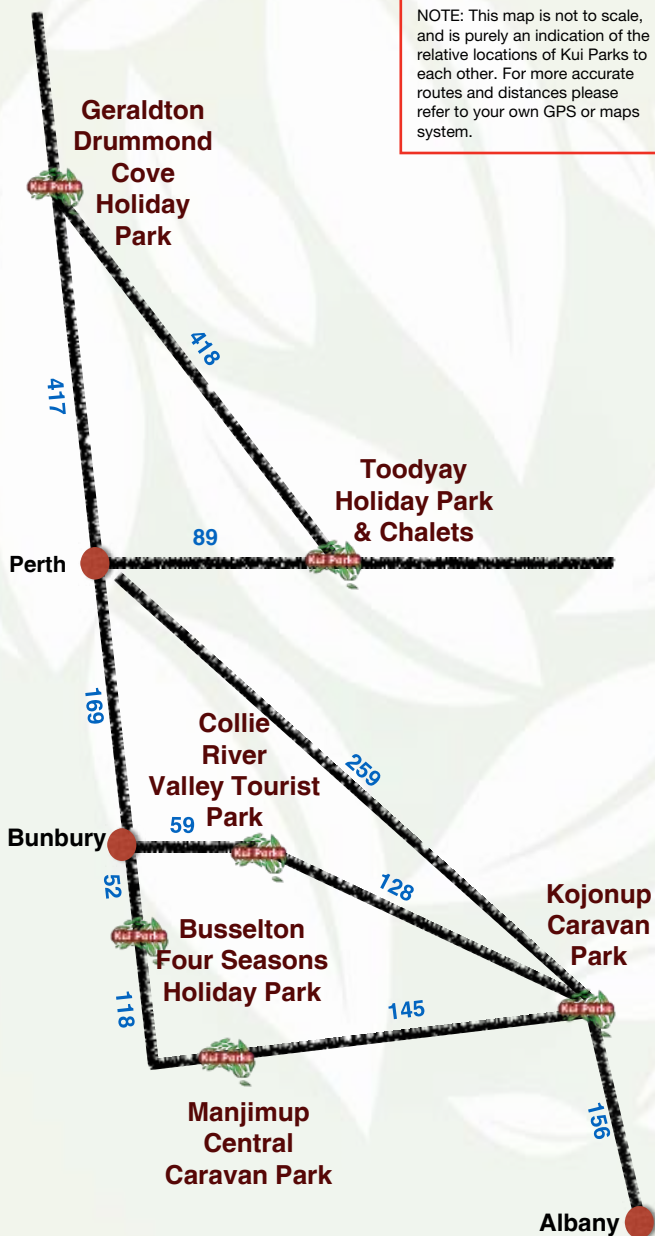

# SW & MID WEST WA

NOTE: This map is not to scale, and is purely an indication of the relative locations of Kui Parks to each other. For more accurate routes and distances please refer to your own GPS or maps system.

### BUSSELTON

### KOJONUP

### MANJIMUP