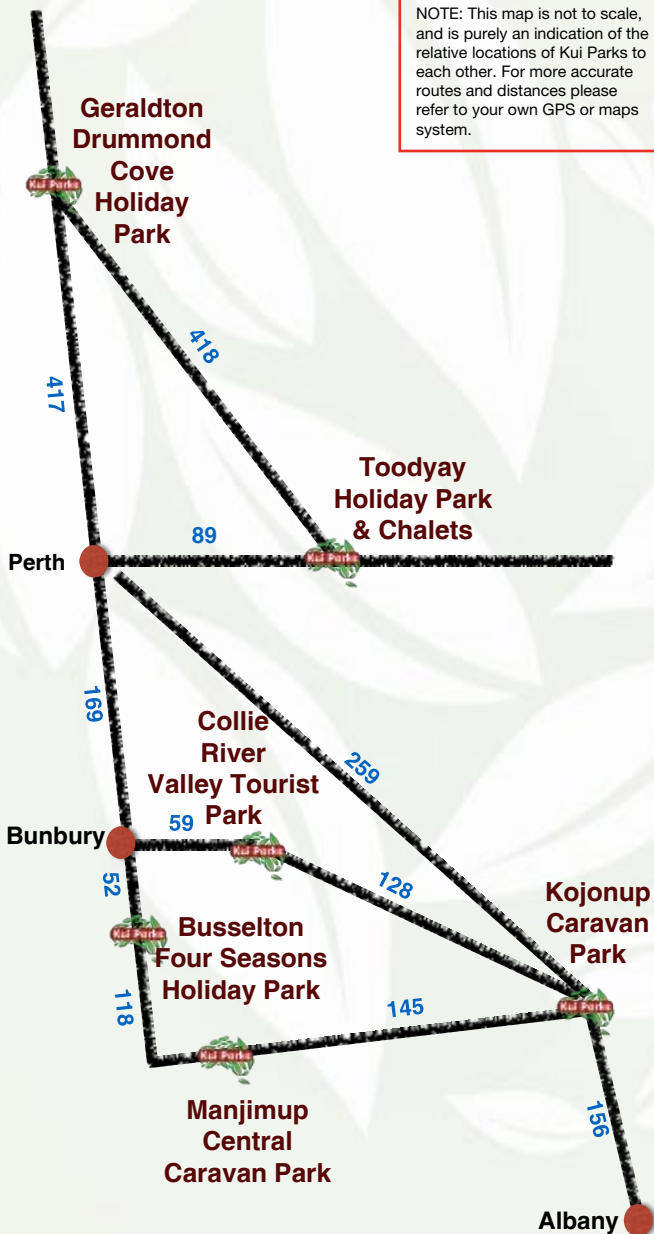

SW & MID WEST WA

NOTE: This map is not to scale, and is purely an indication of the relative locations of Kui Parks to each other. For more accurate routes and distances please refer to your own GPS or maps system.

COLLIE

Collie River Valley Tourist Park

Patrick & Lorna Honeywill
1 Porter Street, Collie WA 6225
08 9734 5088
info@crvtp.com.au
colliecaravanpark.com.au
-33.362222°, 116.145000°

GERALDTON

Drummond Cove Holiday Park

Anne & David Bell
1633 NWC Highway, Buller WA 6532
08 9938 2524
holidays@drummondcove.com
drummondcove.com
-28.65359°, 114.61936°

KOJONUP

Kojonup Caravan Park

Ian and Sharon Malane
75 Newstead Road, Kojonup WA 6395
08 9831 1127
kojonupcaravanpark@bigpond.com
kojonupcaravanpark.com.au
-33.8302778°, 117.1694444°

www.kuiparks.com.au

Go to **Park Finder** and search using our handy map, state or town to find out about all the parks available to you.