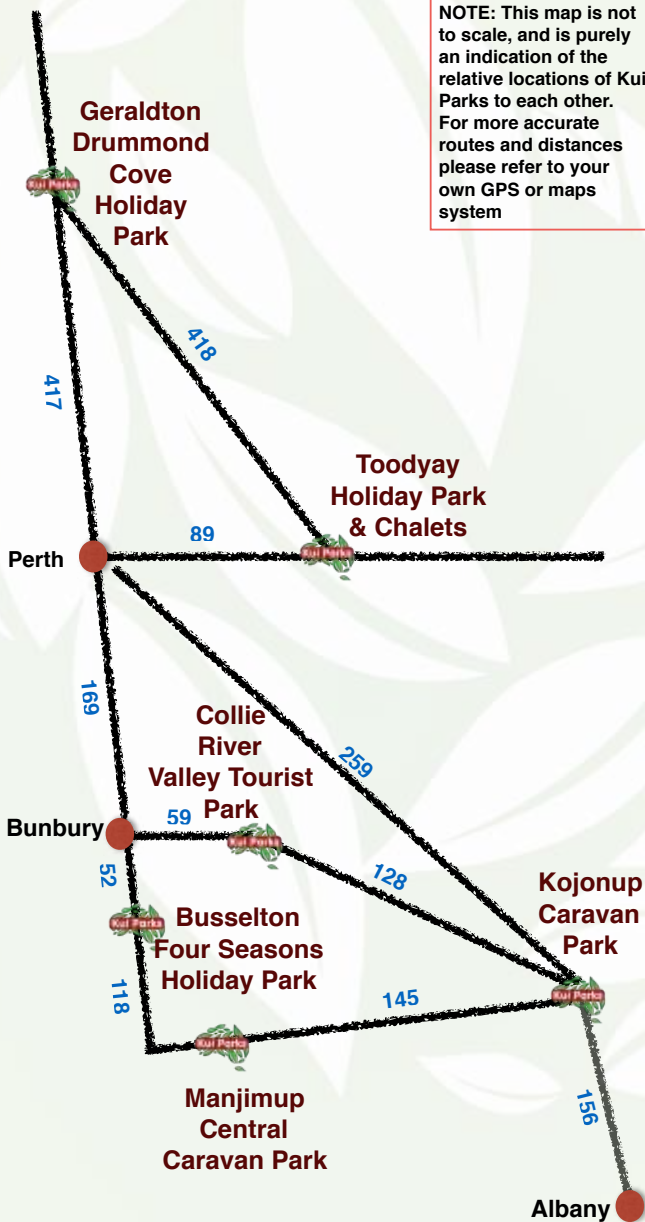

# SW & MID WEST WA

NOTE: This map is not to scale, and is purely an indication of the relative locations of Kui Parks to each other. For more accurate routes and distances please refer to your own GPS or maps system

### KOJONUP

### MANJIMUP

### TOODYAY