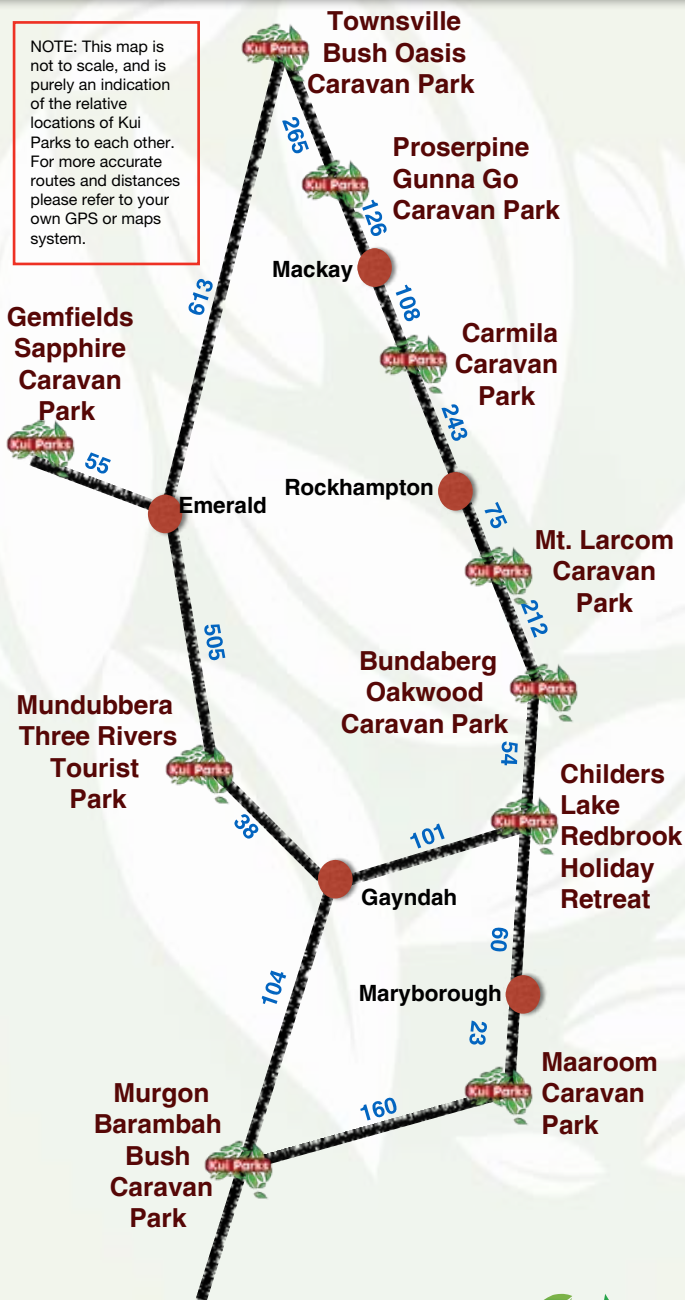

SOUTH EAST QUEENSLAND

NOTE: This map is not to scale, and is purely an indication of the relative locations of Kui Parks to each other. For more accurate routes and distances please refer to your own GPS or maps system.

Kui Parks PO Box 572
Yarra Glen VIC 3775
info@kui parks.com.au 03 9730 2077

Where to next?

www.kuiparks.com.au

BUNDABERG

Oakwood Caravan Park

Paul and Di Corry
15 Old Gin Gin Road, Bundaberg QLD 4670
07 4159 9332
admin@oakwoodvanpark.com.au
oakwoodvanpark.com.au
-24.8522222°, 152.2916667°

MUNDUBBERA

Three Rivers Tourist Park

Sherrie & Andrew Breitkopf
37 Strathdee St, Mundubbera QLD 4626
07 4165 3000
admin@threeriverspark.com.au
threeriverspark.com.au
-25.5869444°, 151.3013889°

MURGON

Barambah Bush Caravan Park

www.kuiparks.com.au

Go to **Park Finder** and search using our handy map, state or town to find out about all the parks available to you.