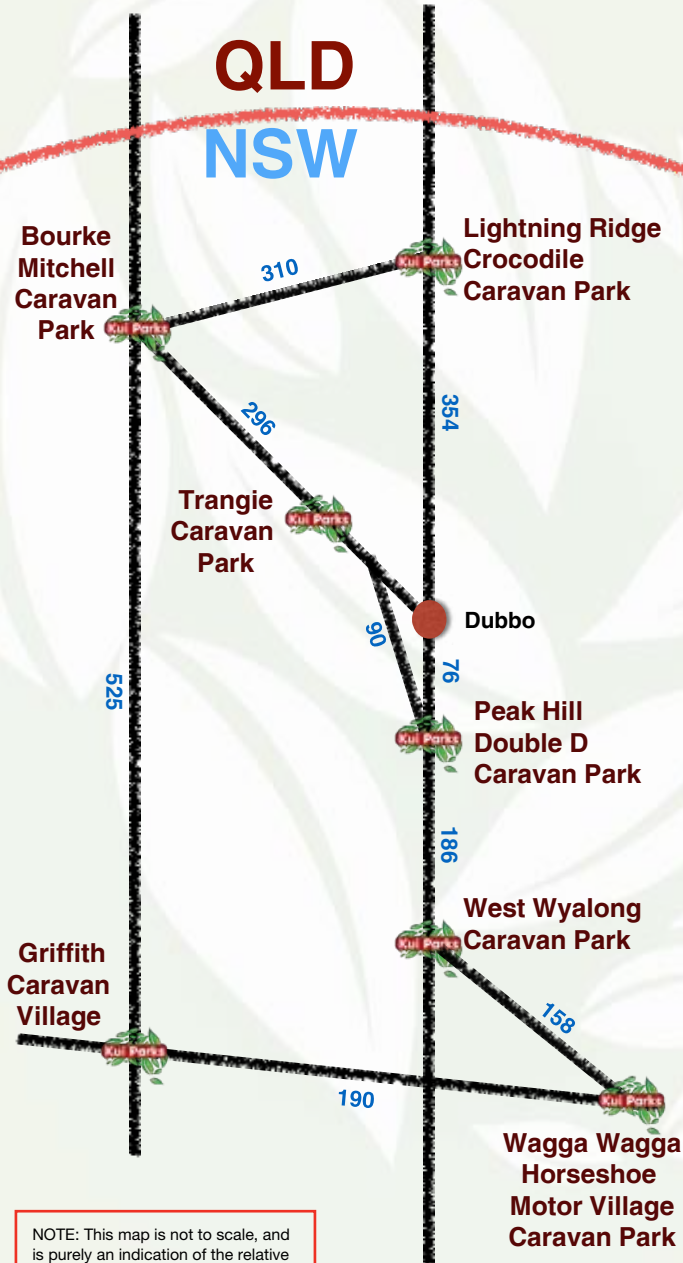

OUTBACK NSW

QLD
NSW

NOTE: This map is not to scale, and is purely an indication of the relative locations of Kui Parks to each other. For more accurate routes and distances please refer to your own GPS or maps system.

GRIFFITH

Griffith Caravan Village

Keith & Pearl Millard
Mackay Ave (Leeton Rd), Griffith NSW
2680
02 6962 3785
askmeatgcv@hotmail.com
griffithcaravanvillage.com.au
-34.2966667°, 146.0763889°

LIGHTNING RIDGE

Crocodile Caravan Park

Lionel, Deb & Aleisha Bell
5 Morilla St, Lightning Ridge NSW 2834
02 6829 0437
deb@crocodilecaravanpark.com.au
crocodilecaravanpark.com.au
-29.4291667°, 147.9750000°

PEAK HILL

Double D Caravan Park

www.kuiparks.com.au

Go to **Park Finder** and search using our handy map, state or town to find out about all the parks available to you.