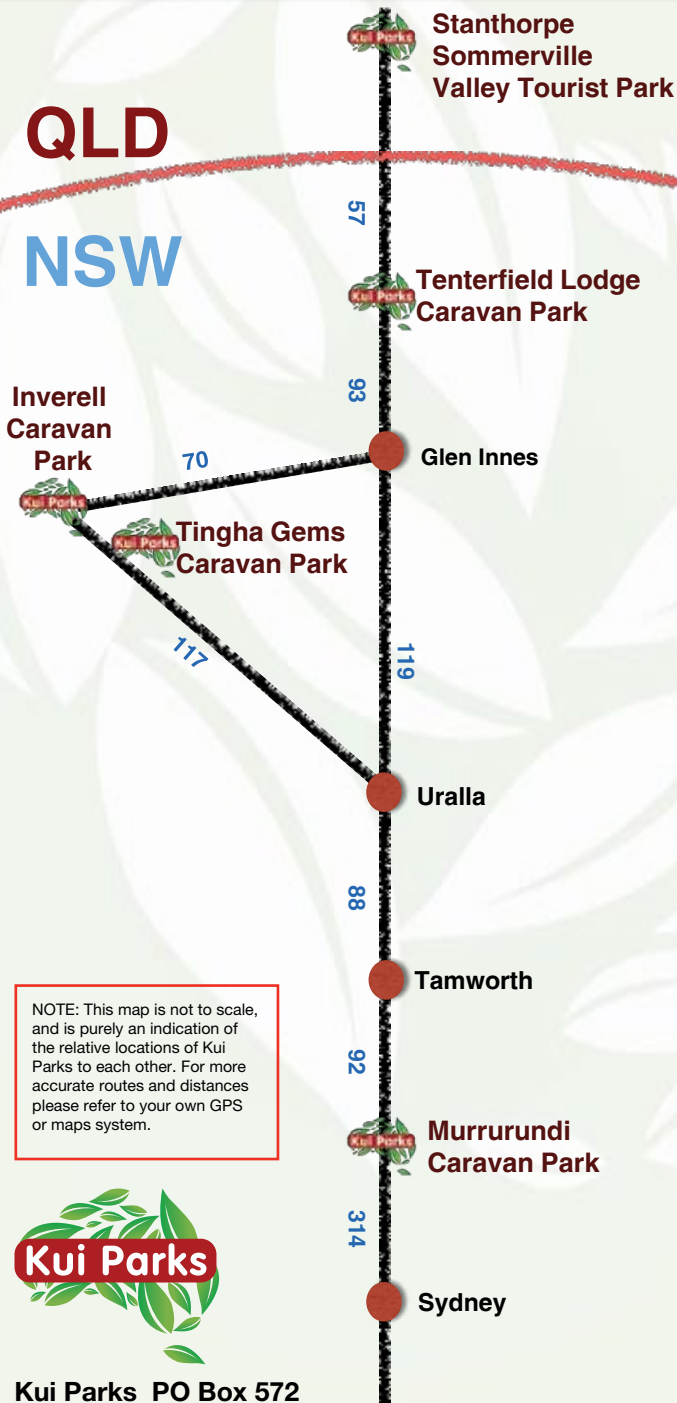

NEW ENGLAND HIGHWAY NSW

QLD

NSW

NOTE: This map is not to scale, and is purely an indication of the relative locations of Kui Parks to each other. For more accurate routes and distances please refer to your own GPS or maps system.

MURRURUNDI

Murrurundi Caravan Park

Doug & Carol McIntosh
11 Bernard St, Murrurundi NSW 2338
02 6546 6288
enquiries@murrurundicaravanpark.com.au
murrurundicaravanpark.com.au
-31.7583333°, 150.8213889°

STANTHORPE

Sommerville Valley Tourist Park

Raymond & Hana van Soest
63 Sommerville Lane, Sugarloaf,
Stanthorpe QLD 4380
07 4681 4200
info@sommervillevalley.com.au
sommervillevalley.com.au
-28.7122222°, 152.0002778°

www.kuiparks.com.au

Go to **Park Finder** and search using our handy map, state or town to find out about all the parks available to you.