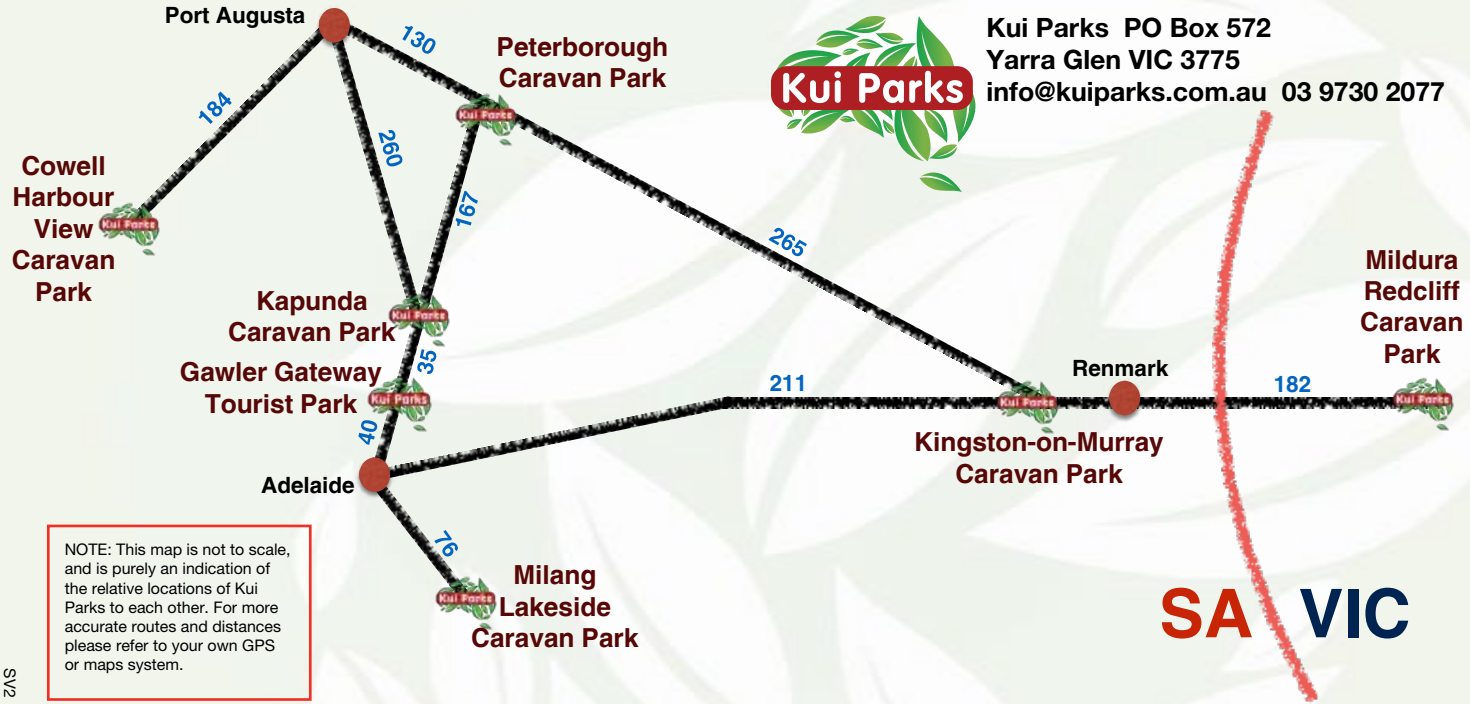

Kui Parks PO Box 572
Yarra Glen VIC 3775
info@kuiparks.com.au 03 9730 2077

NOTE: This map is not to scale, and is purely an indication of the relative locations of Kui Parks to each other. For more accurate routes and distances please refer to your own GPS or maps system.